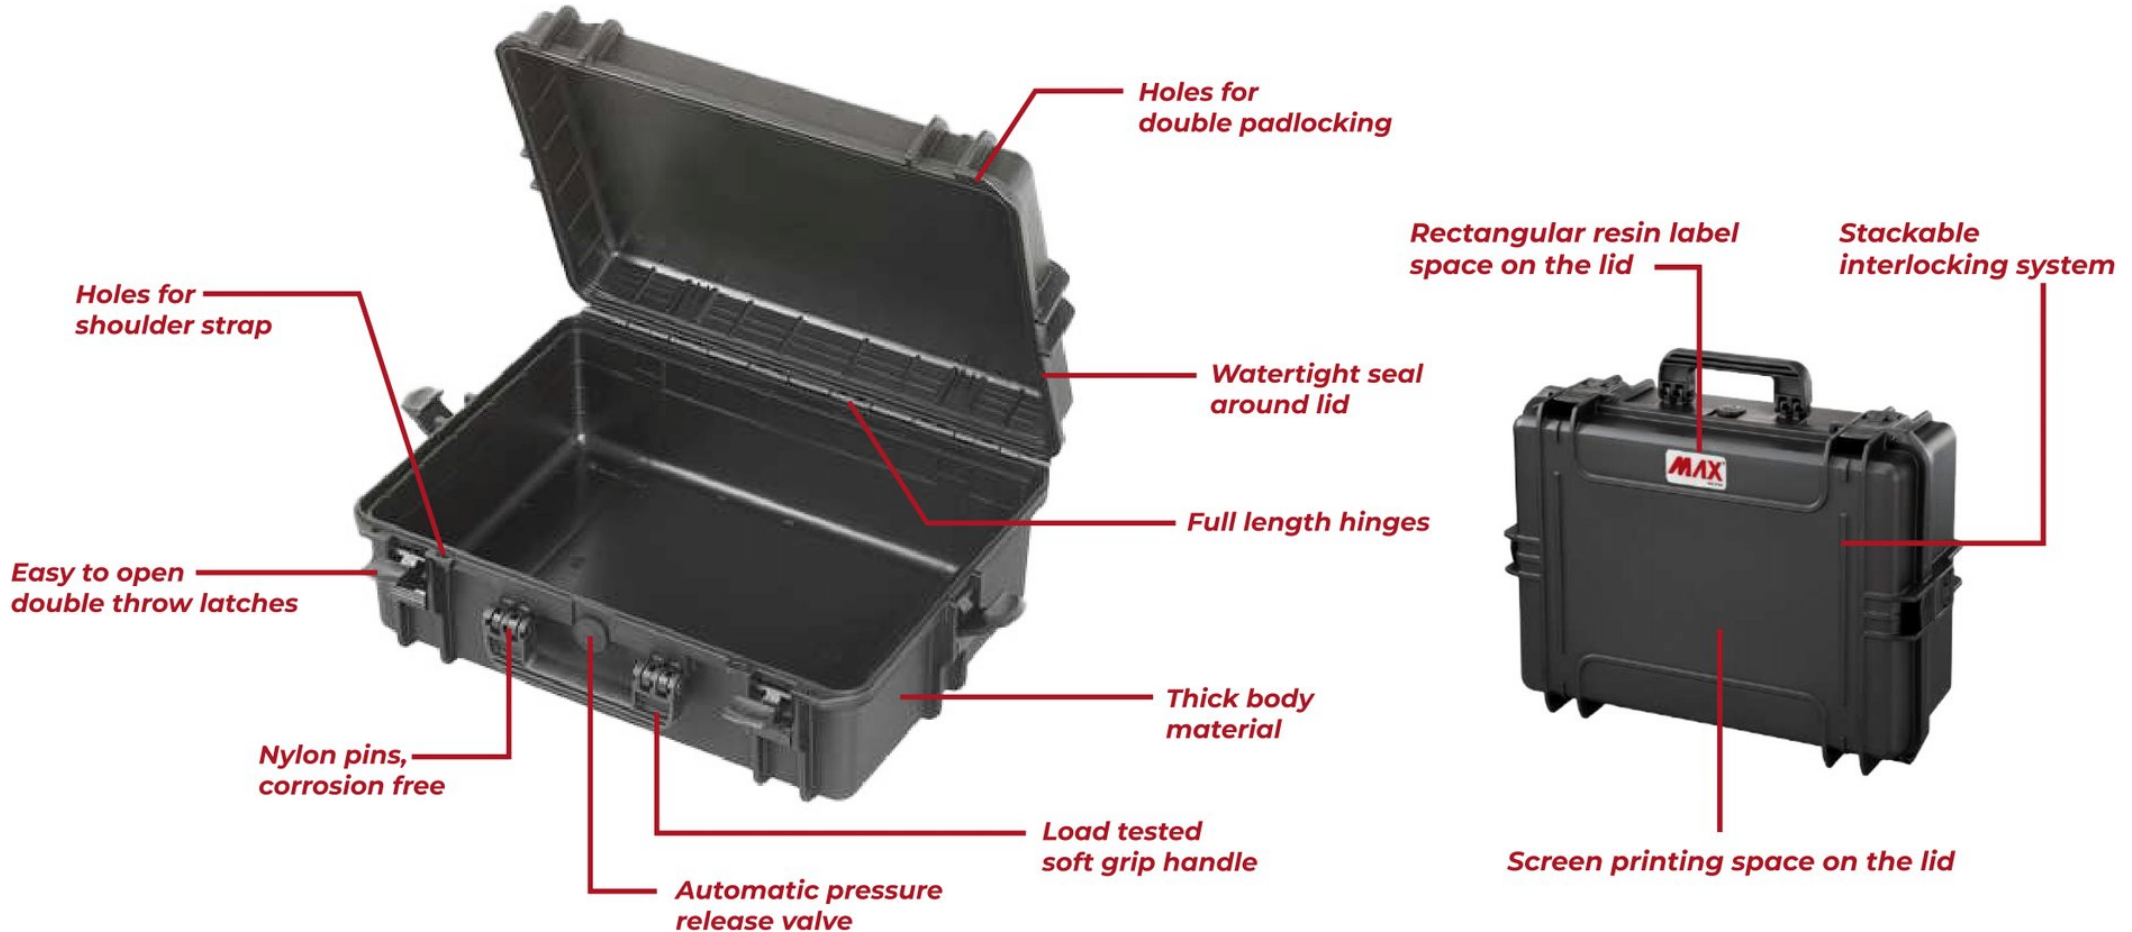

Sole Authorized Distributor in India

IP67 RATING

MIL SPECS DEF STAN 81-41
STANAG 4280