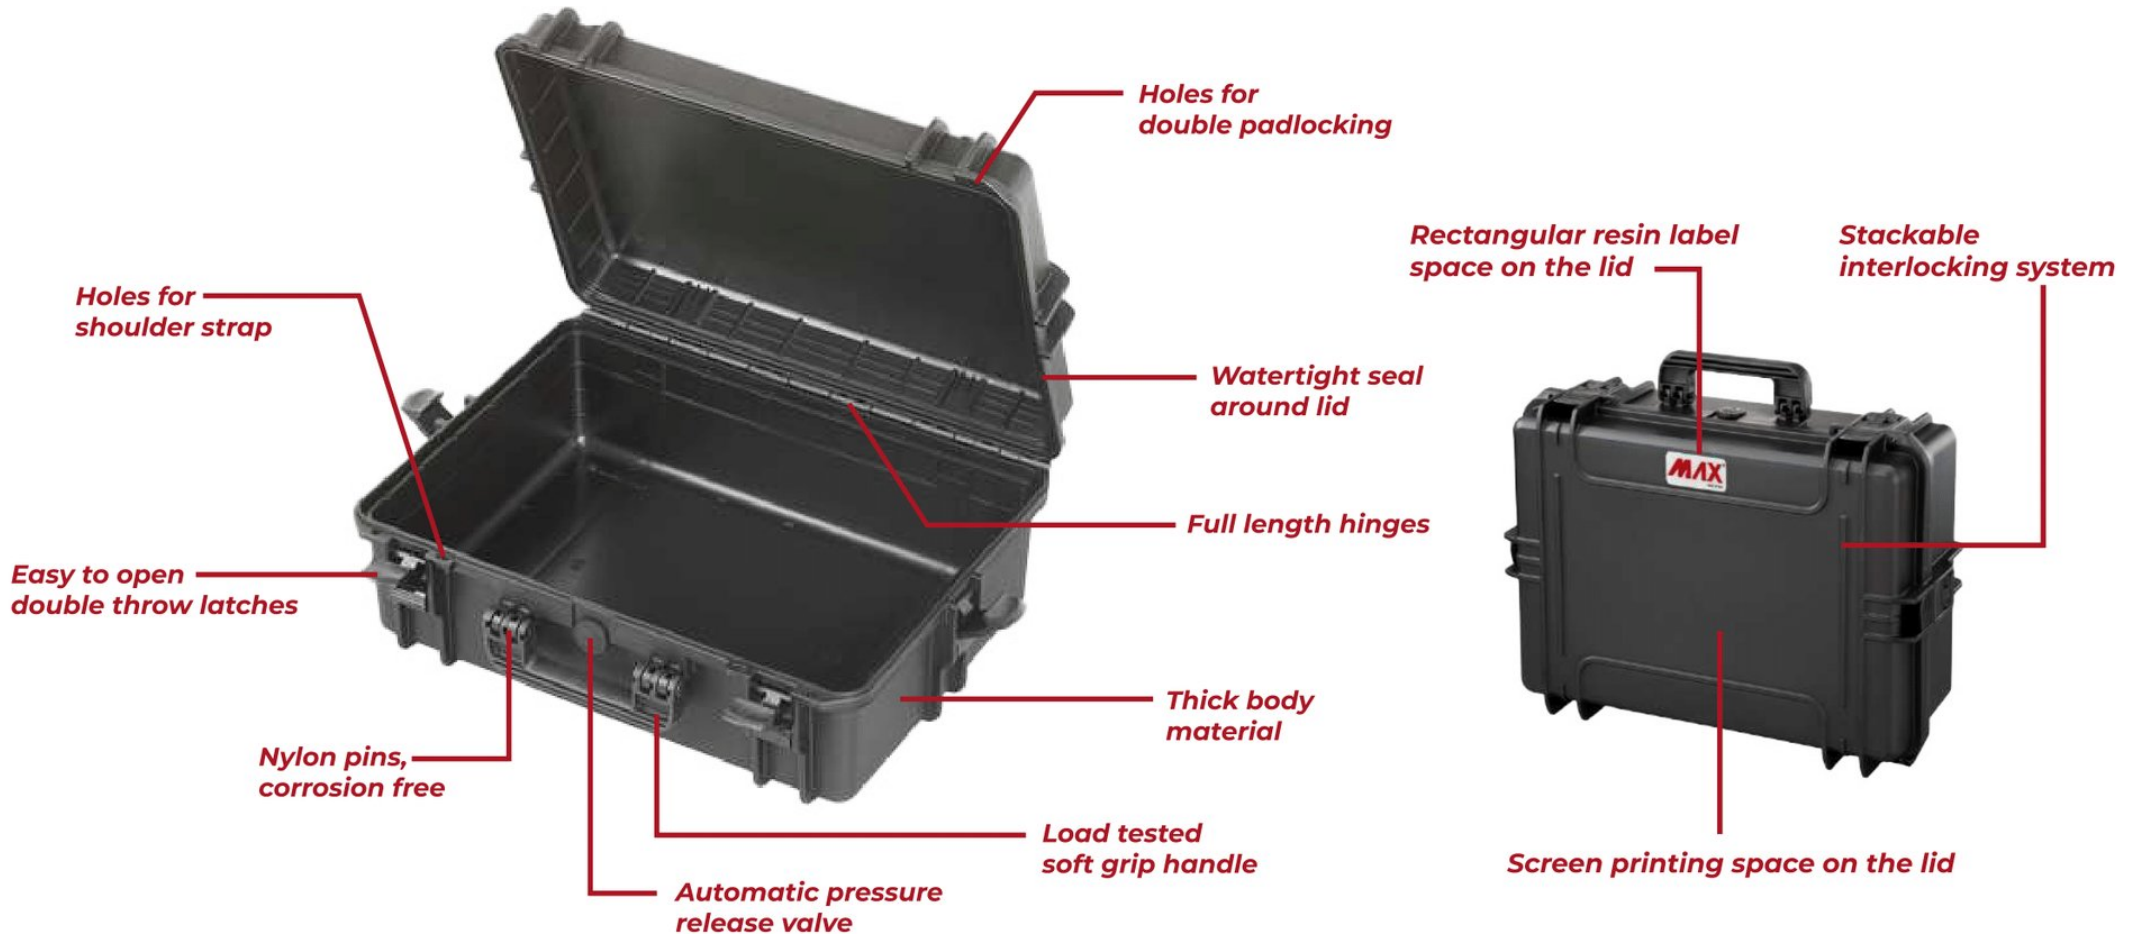

Sole Authorized Distributor in India

IP67 RATING

MIL SPECS DEF STAN 81-41
STANAG 4280