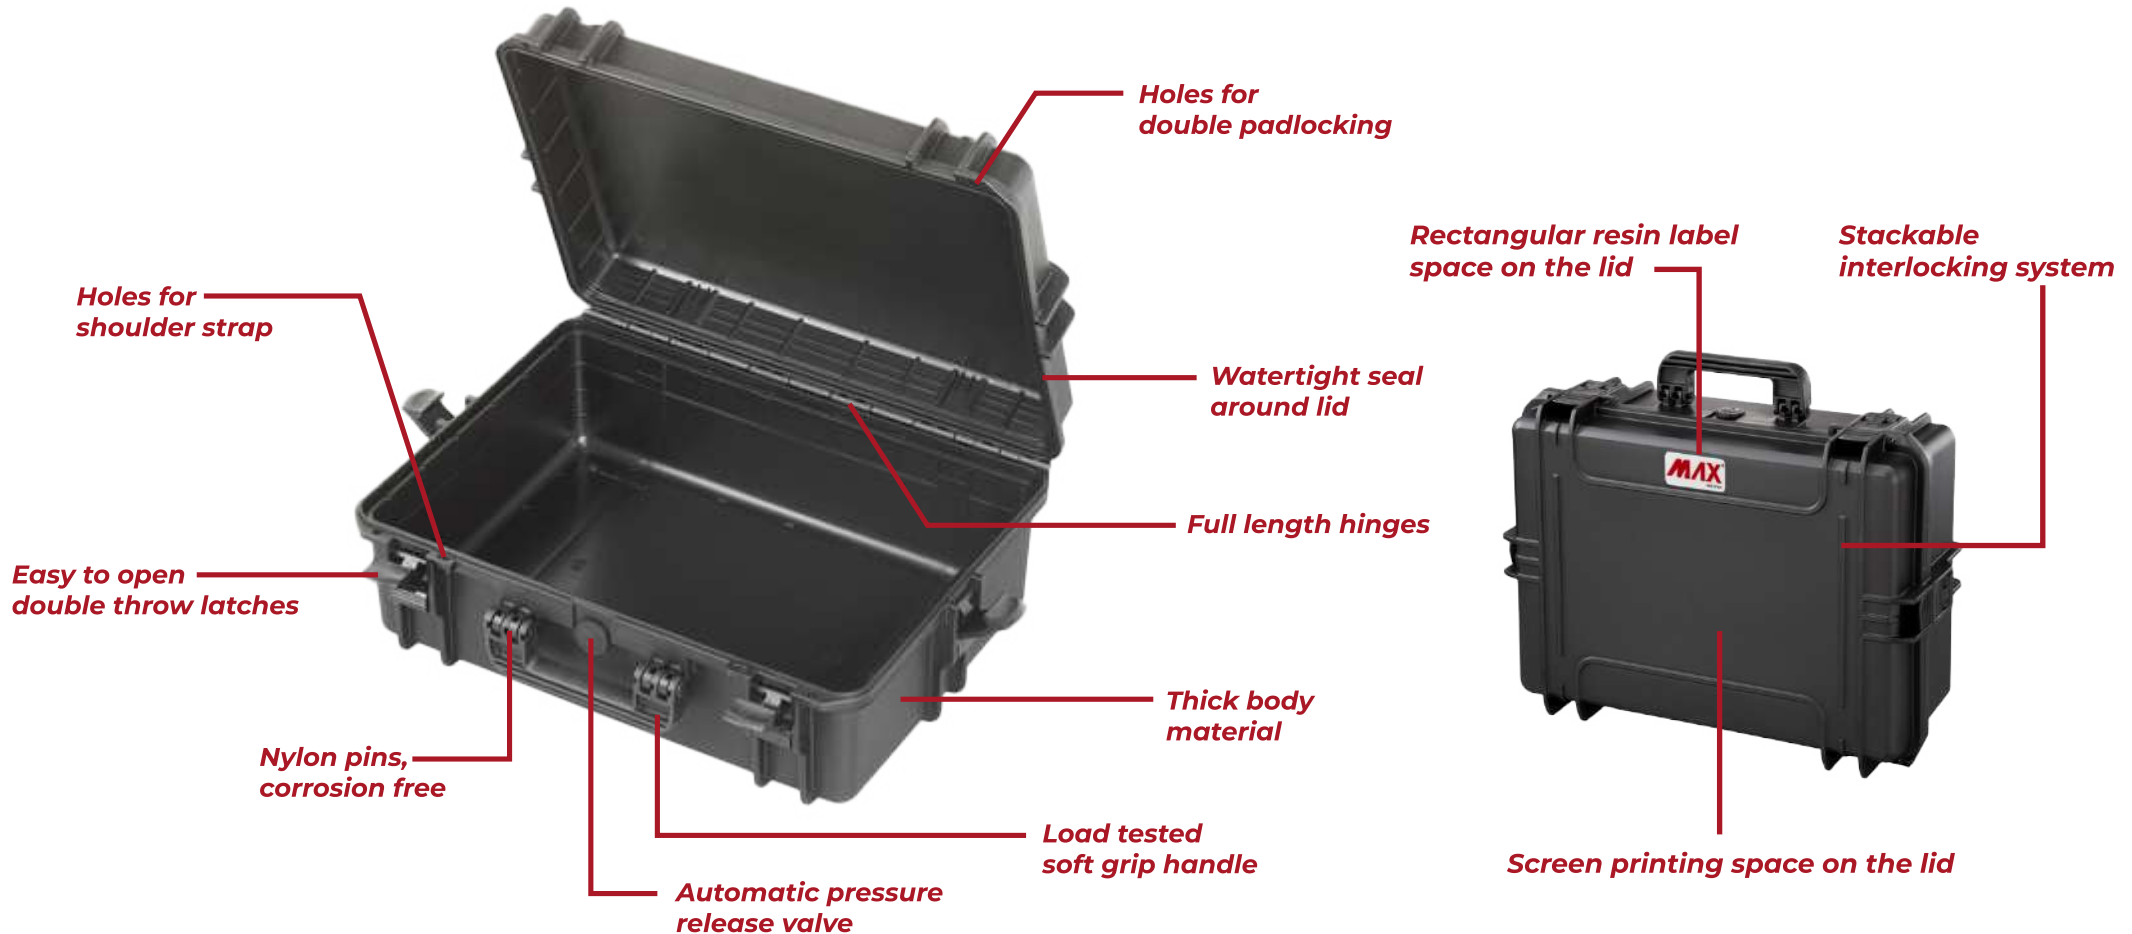

Sole Authorized Distributor in India

DUST PROOF

SHOCK PROOF

WATER PROOF

VIBRATION TEST

TEMPERATURE TEST (+90°C -30°C)

IP67 RATING

MIL SPECS DEF STAN 81-41
STANAG 4280