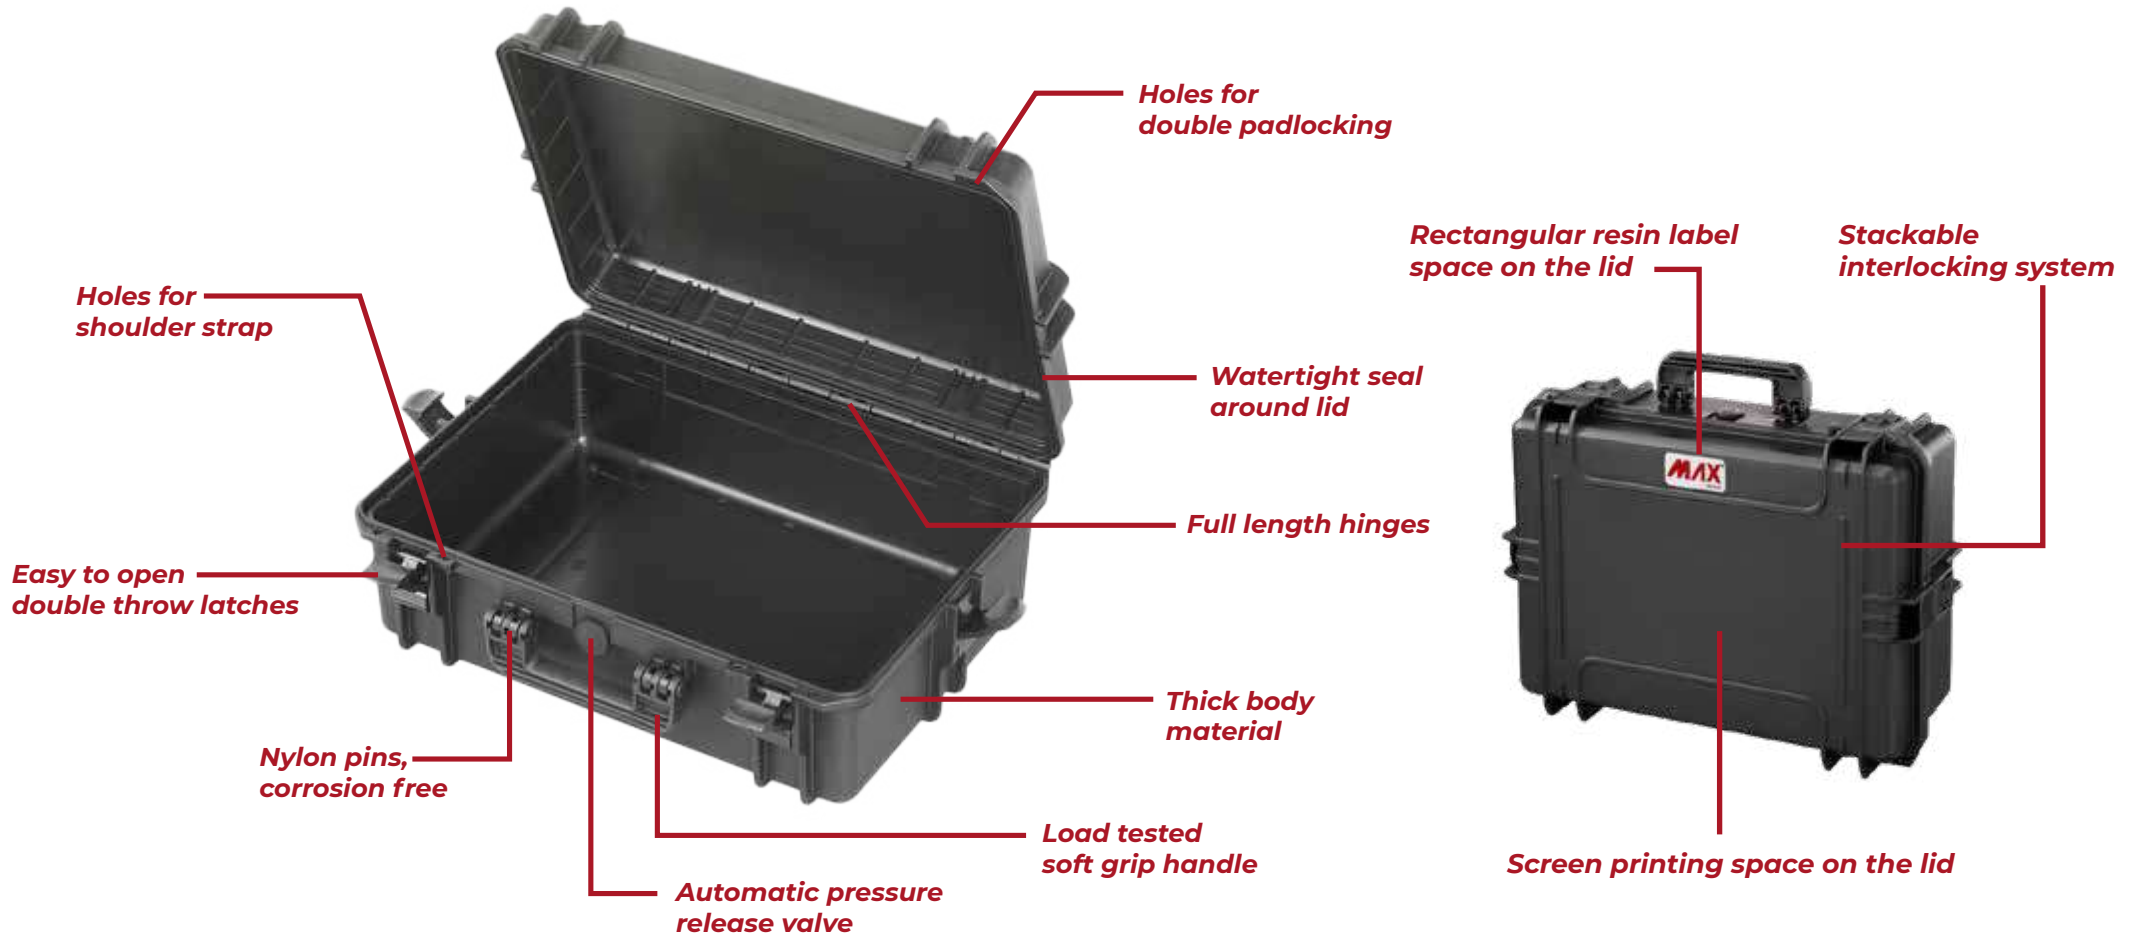

Sole Authorized Distributor in India

DUST PROOF

SHOCK PROOF

WATER PROOF

VIBRATION TEST

TEMPERATURE TEST (+90°C -30°C)

IP67 RATING

MIL SPECS DEF STAN 81-41
STANAG 4280